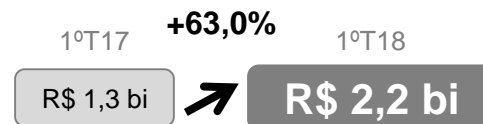

The background features a horizontal line of various icons and colored squares (yellow, green, and grey) scattered across the width of the image. The icons include a calculator, a laptop, a smartphone, a printer, a document, and a speech bubble. The colored squares are in shades of yellow, green, and grey, some solid and some with patterns.

abecs

BALANÇO 1T18

BALANÇO 1ºT/2018

CARTÃO DE DÉBITO

CARTÃO DE CRÉDITO

CARTÃO PRÉ-PAGO

R\$ **355,4**
BILHÕES

+14,4%
CRESCIMENTO