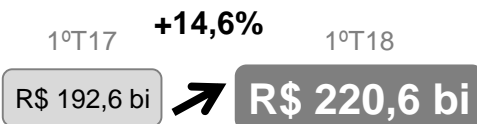

The background features a horizontal line of various icons and colored squares (yellow, green, and grey) scattered across the width of the image. The icons include a calculator, a laptop, a smartphone, a printer, a document, and a speech bubble. The colored squares are in shades of yellow, green, and grey, some solid and some with patterns.

abecs

BALANÇO 1T18

BALANÇO 1ºT/2018

CARTÃO DE DÉBITO

CARTÃO DE CRÉDITO

CARTÃO PRÉ-PAGO

R\$ **355,4**
BILHÕES

+14,4%
CRESCIMENTO