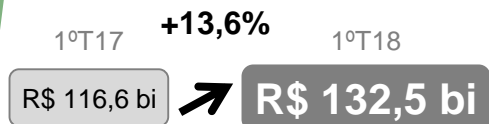

The background features a horizontal line of various icons and colored squares (yellow, green, and grey) scattered across the width of the image. The icons include a calculator, a laptop, a smartphone, a printer, a document, and a speech bubble. The colored squares are in shades of yellow, green, and grey, some solid and some with patterns.

abecs

BALANÇO 1T18

BALANÇO 1ºT/2018

CARTÃO DE DÉBITO

CARTÃO DE CRÉDITO

CARTÃO PRÉ-PAGO

R\$ **355,4**
BILHÕES

+14,4%
CRESCIMENTO